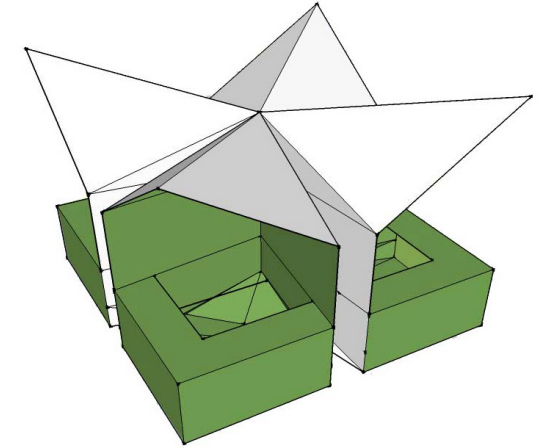

02 Physical Improvement Options

Example: Stalls[3.13]

- Stall appearance & format (Pop up etc...)
- Night time environment

example design-

- very robust
- Minimal "pop up & down" time
- Sculptural
- Many possible configurations- flexible
- Night time art installation with illumination
- national attraction
- all of the above to offset initial higher capital expenditure
- minimal moving parts