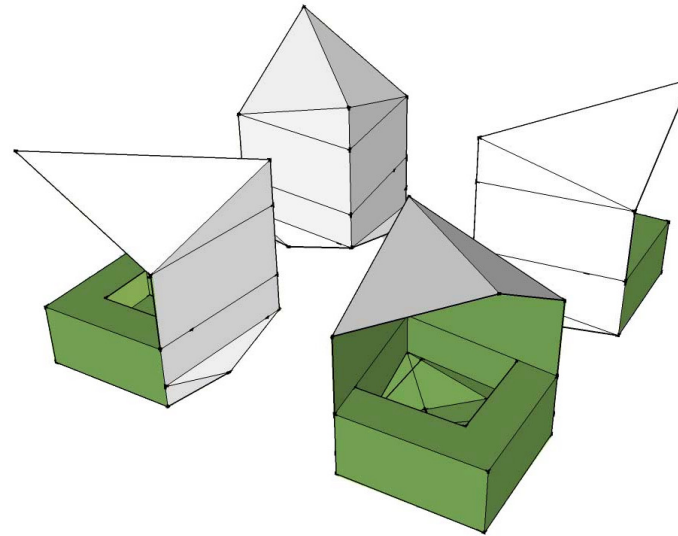

02 Physical Improvement Options

Example: Stalls[3.13]

- Stall appearance & format (Pop up etc...)
- Night time environment

example design-

- very robust
- Minimal "pop up & down" time
- Sculptural
- Many possible configurations- flexible
- Night time art installation with illumination
- national attraction
- all of the above to offset initial higher capital expenditure
- minimal moving parts